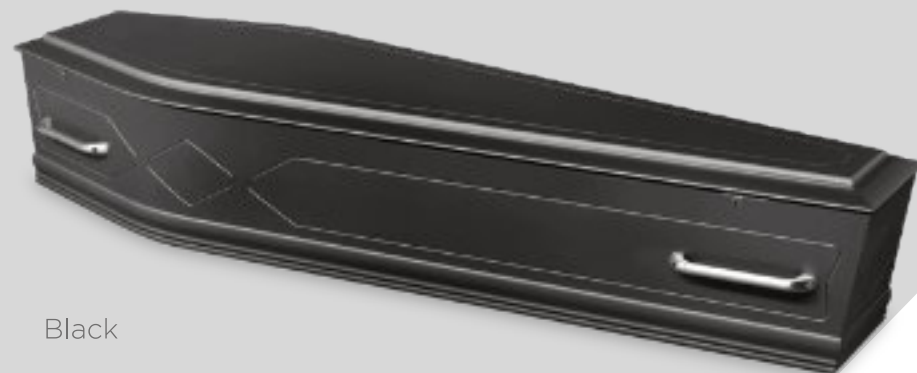

Pearline | COMPOSITE BOARD COFFINS

Black