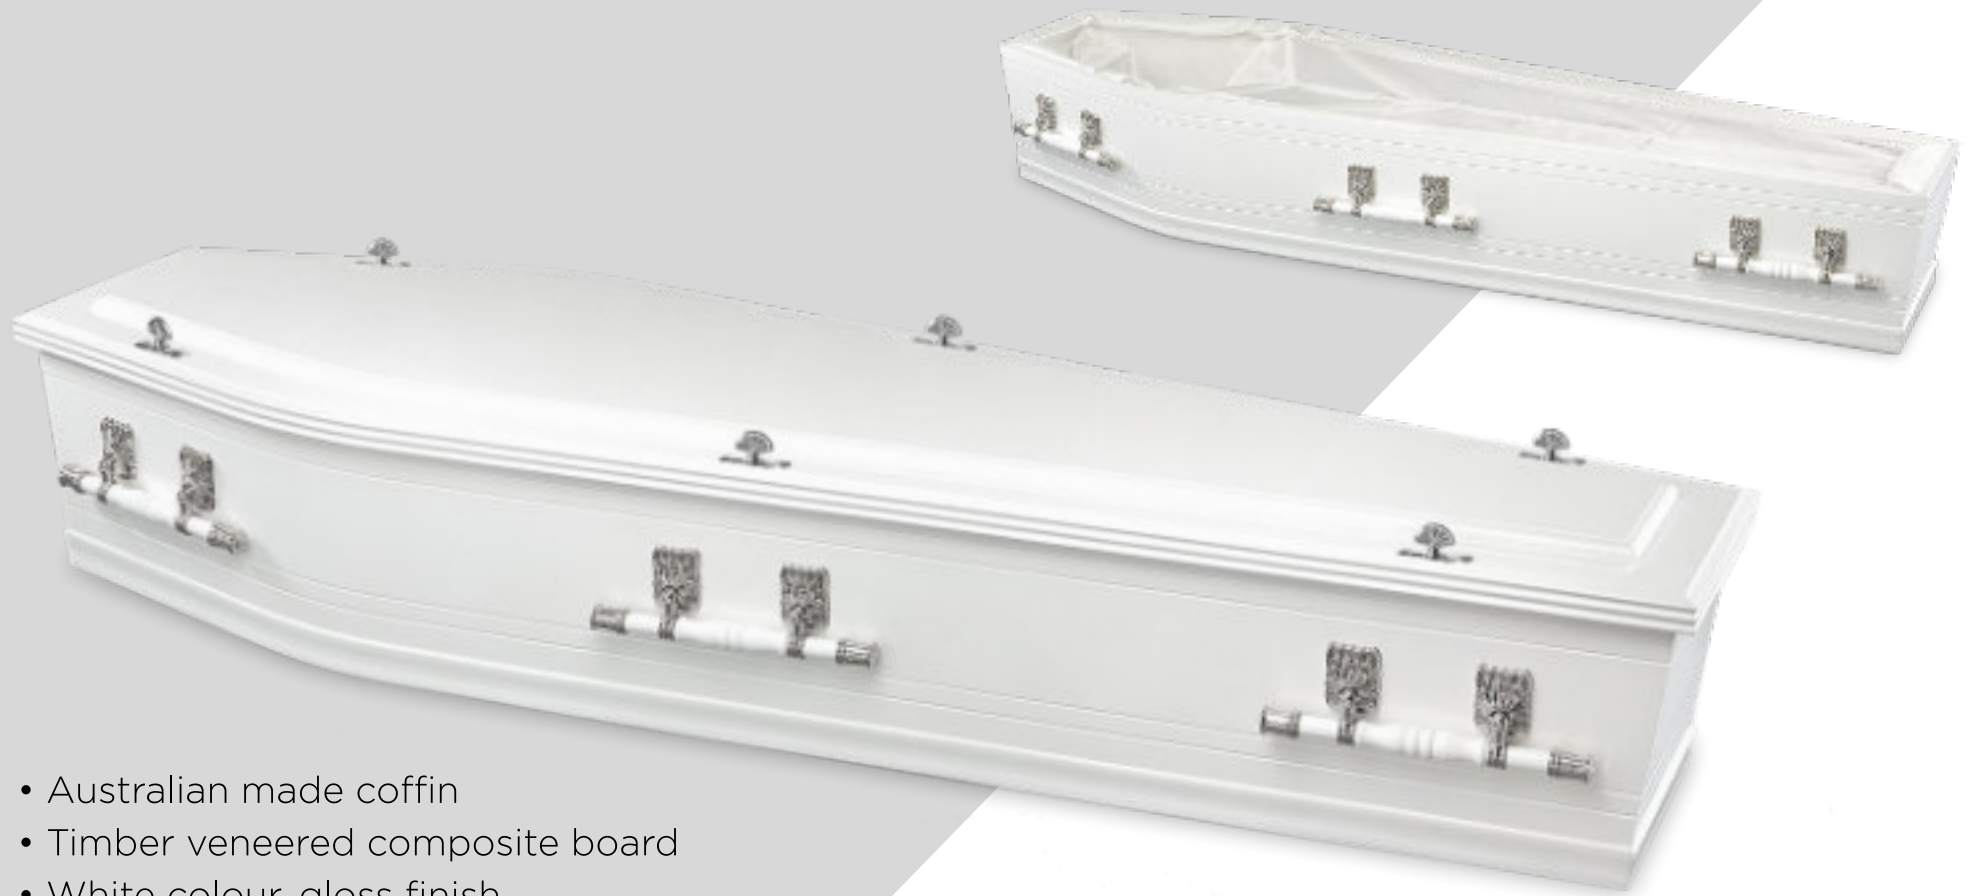

Norwood White | TIMBER VENEERED COFFINS

- Australian made coffin
- Timber veneered composite board
- White colour, gloss finish
- Timber swing bar handles
- Satin lining